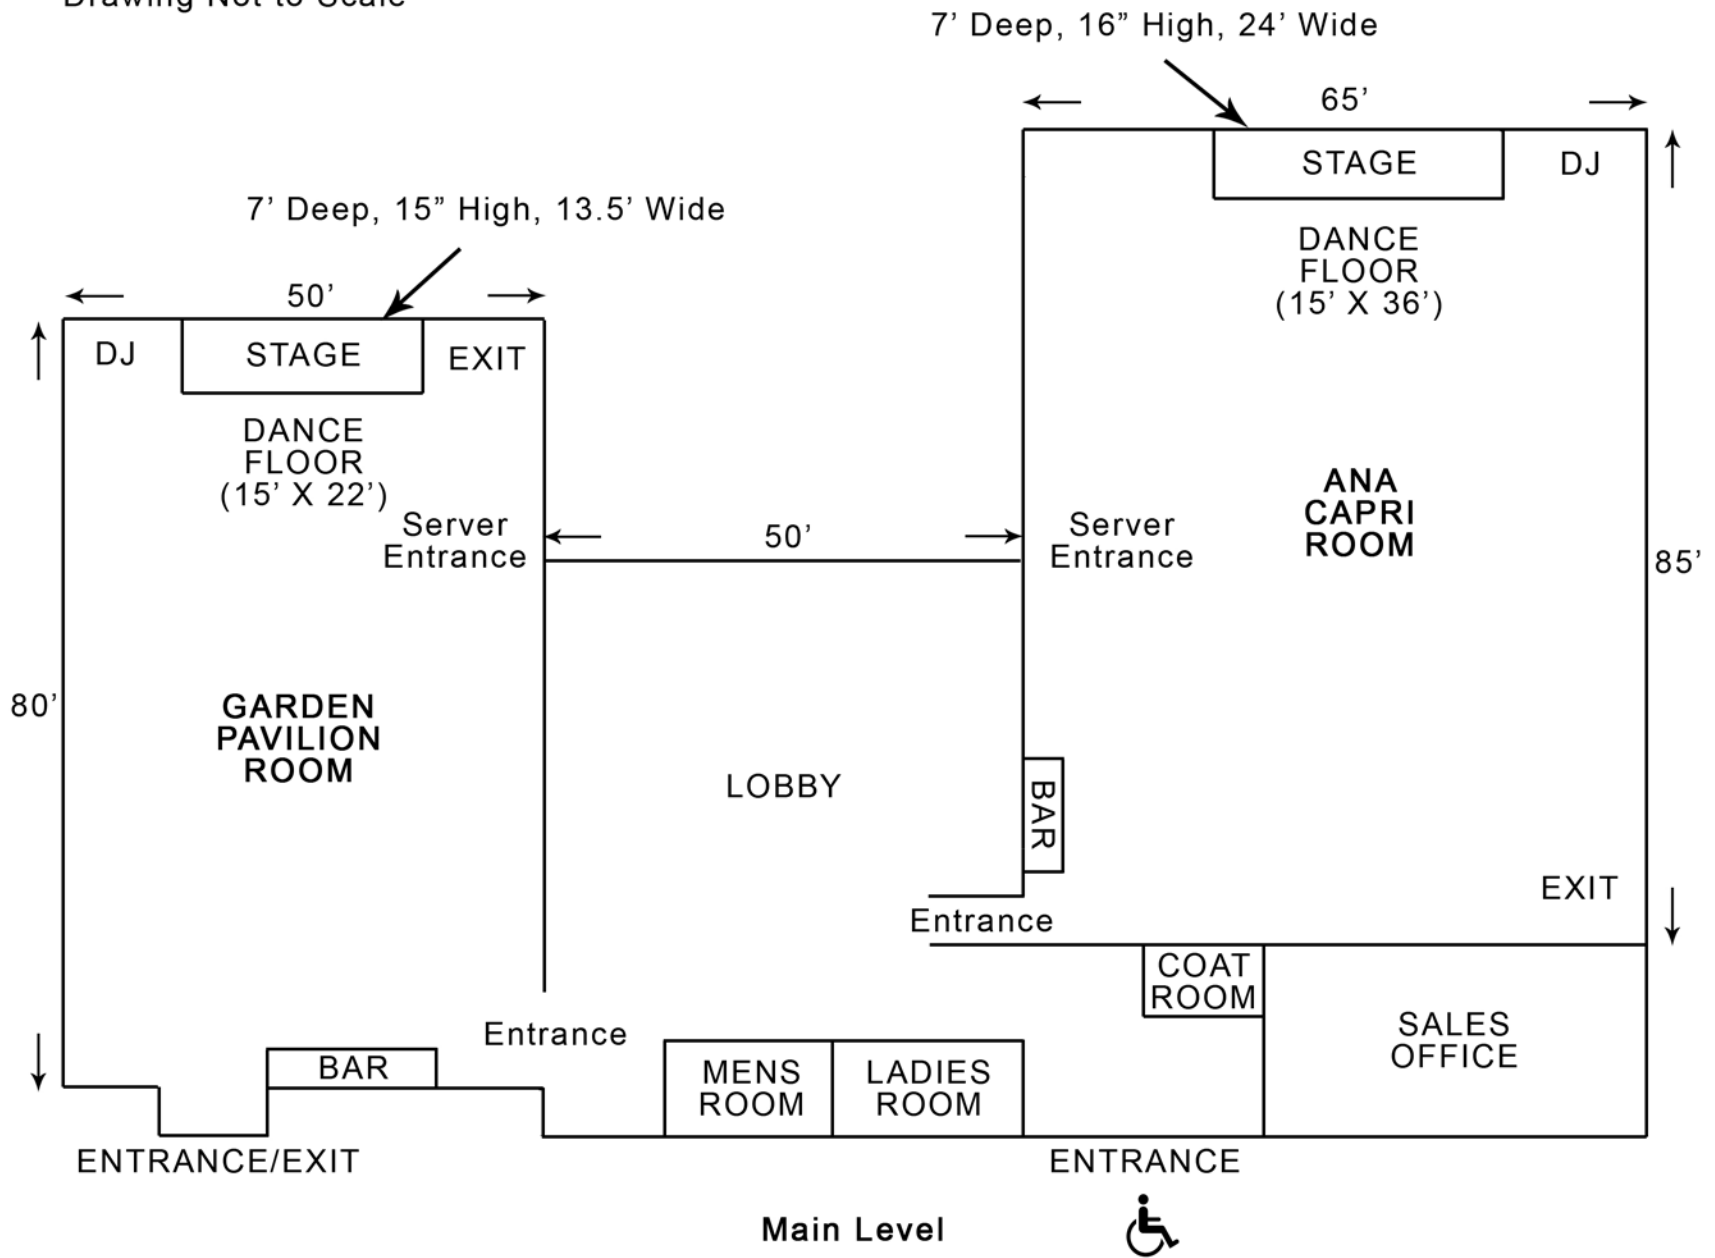

Drawing Not to Scale

Villa Capri 906 North Colony Rd. Wallingford, CT. 06492 Phone: 203-265-7174 Fax: 203-284-8090
Email: info@villacapri.com Website: www.villacapri.com